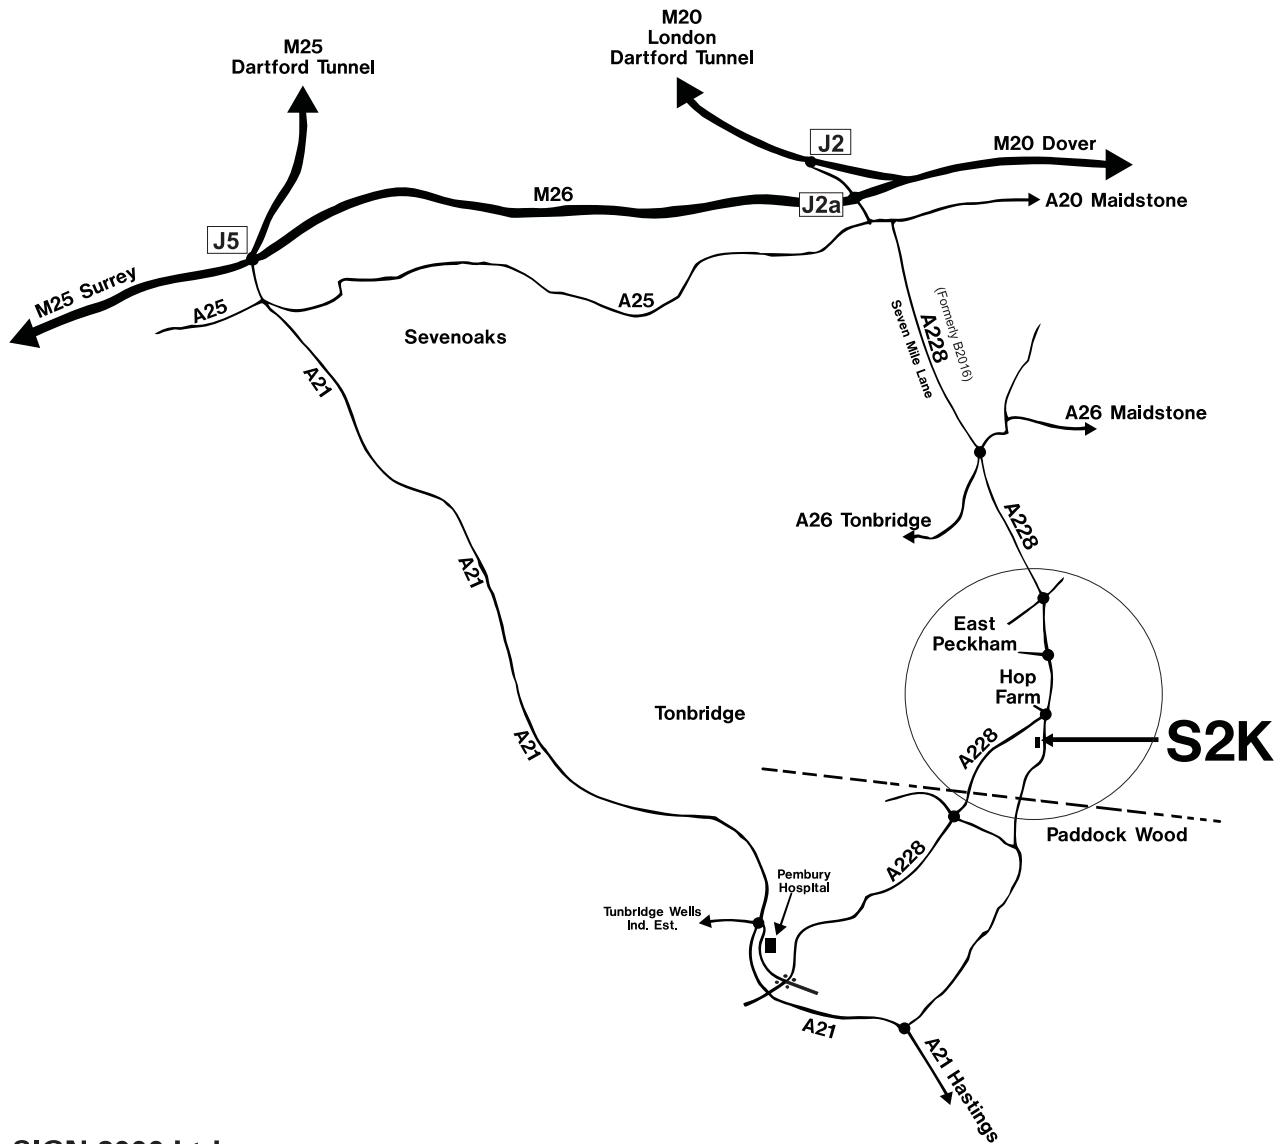

DIRECTIONS TO SIGN 2000

SIGN 2000 Ltd.
LEYS INDUSTRIAL PARK
MAIDSTONE ROAD
PADDOCK WOOD KENT
TN12 6QJ
Tel: 01892 834383
Fax: 01892 838349