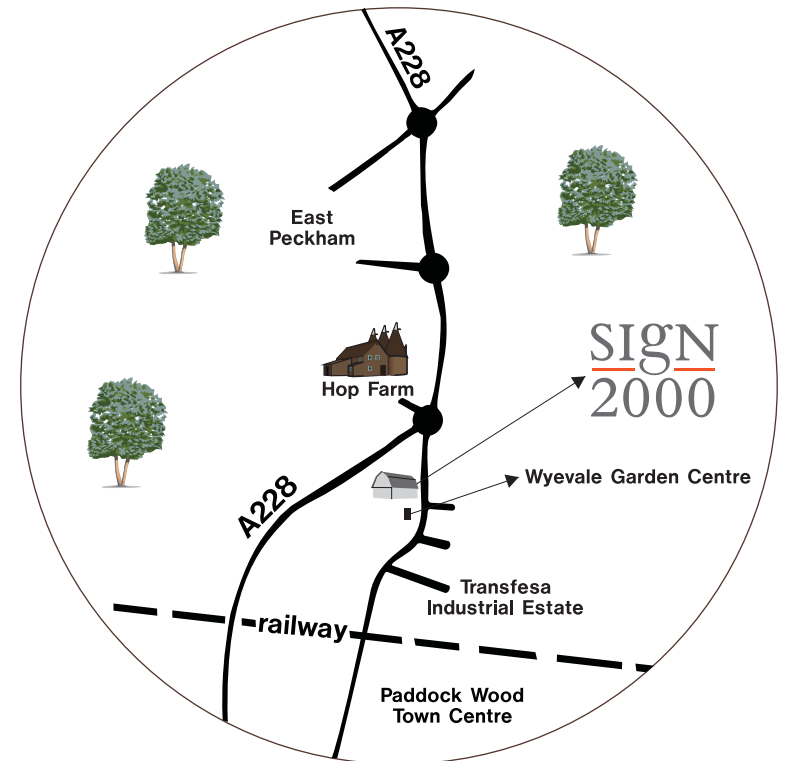

DIRECTIONS TO SIGN 2000

SIGN 2000 Ltd.
LEYS INDUSTRIAL PARK
MAIDSTONE ROAD
PADDOCK WOOD KENT
TN12 6QJ
Tel: 01892 834383
Fax: 01892 838349